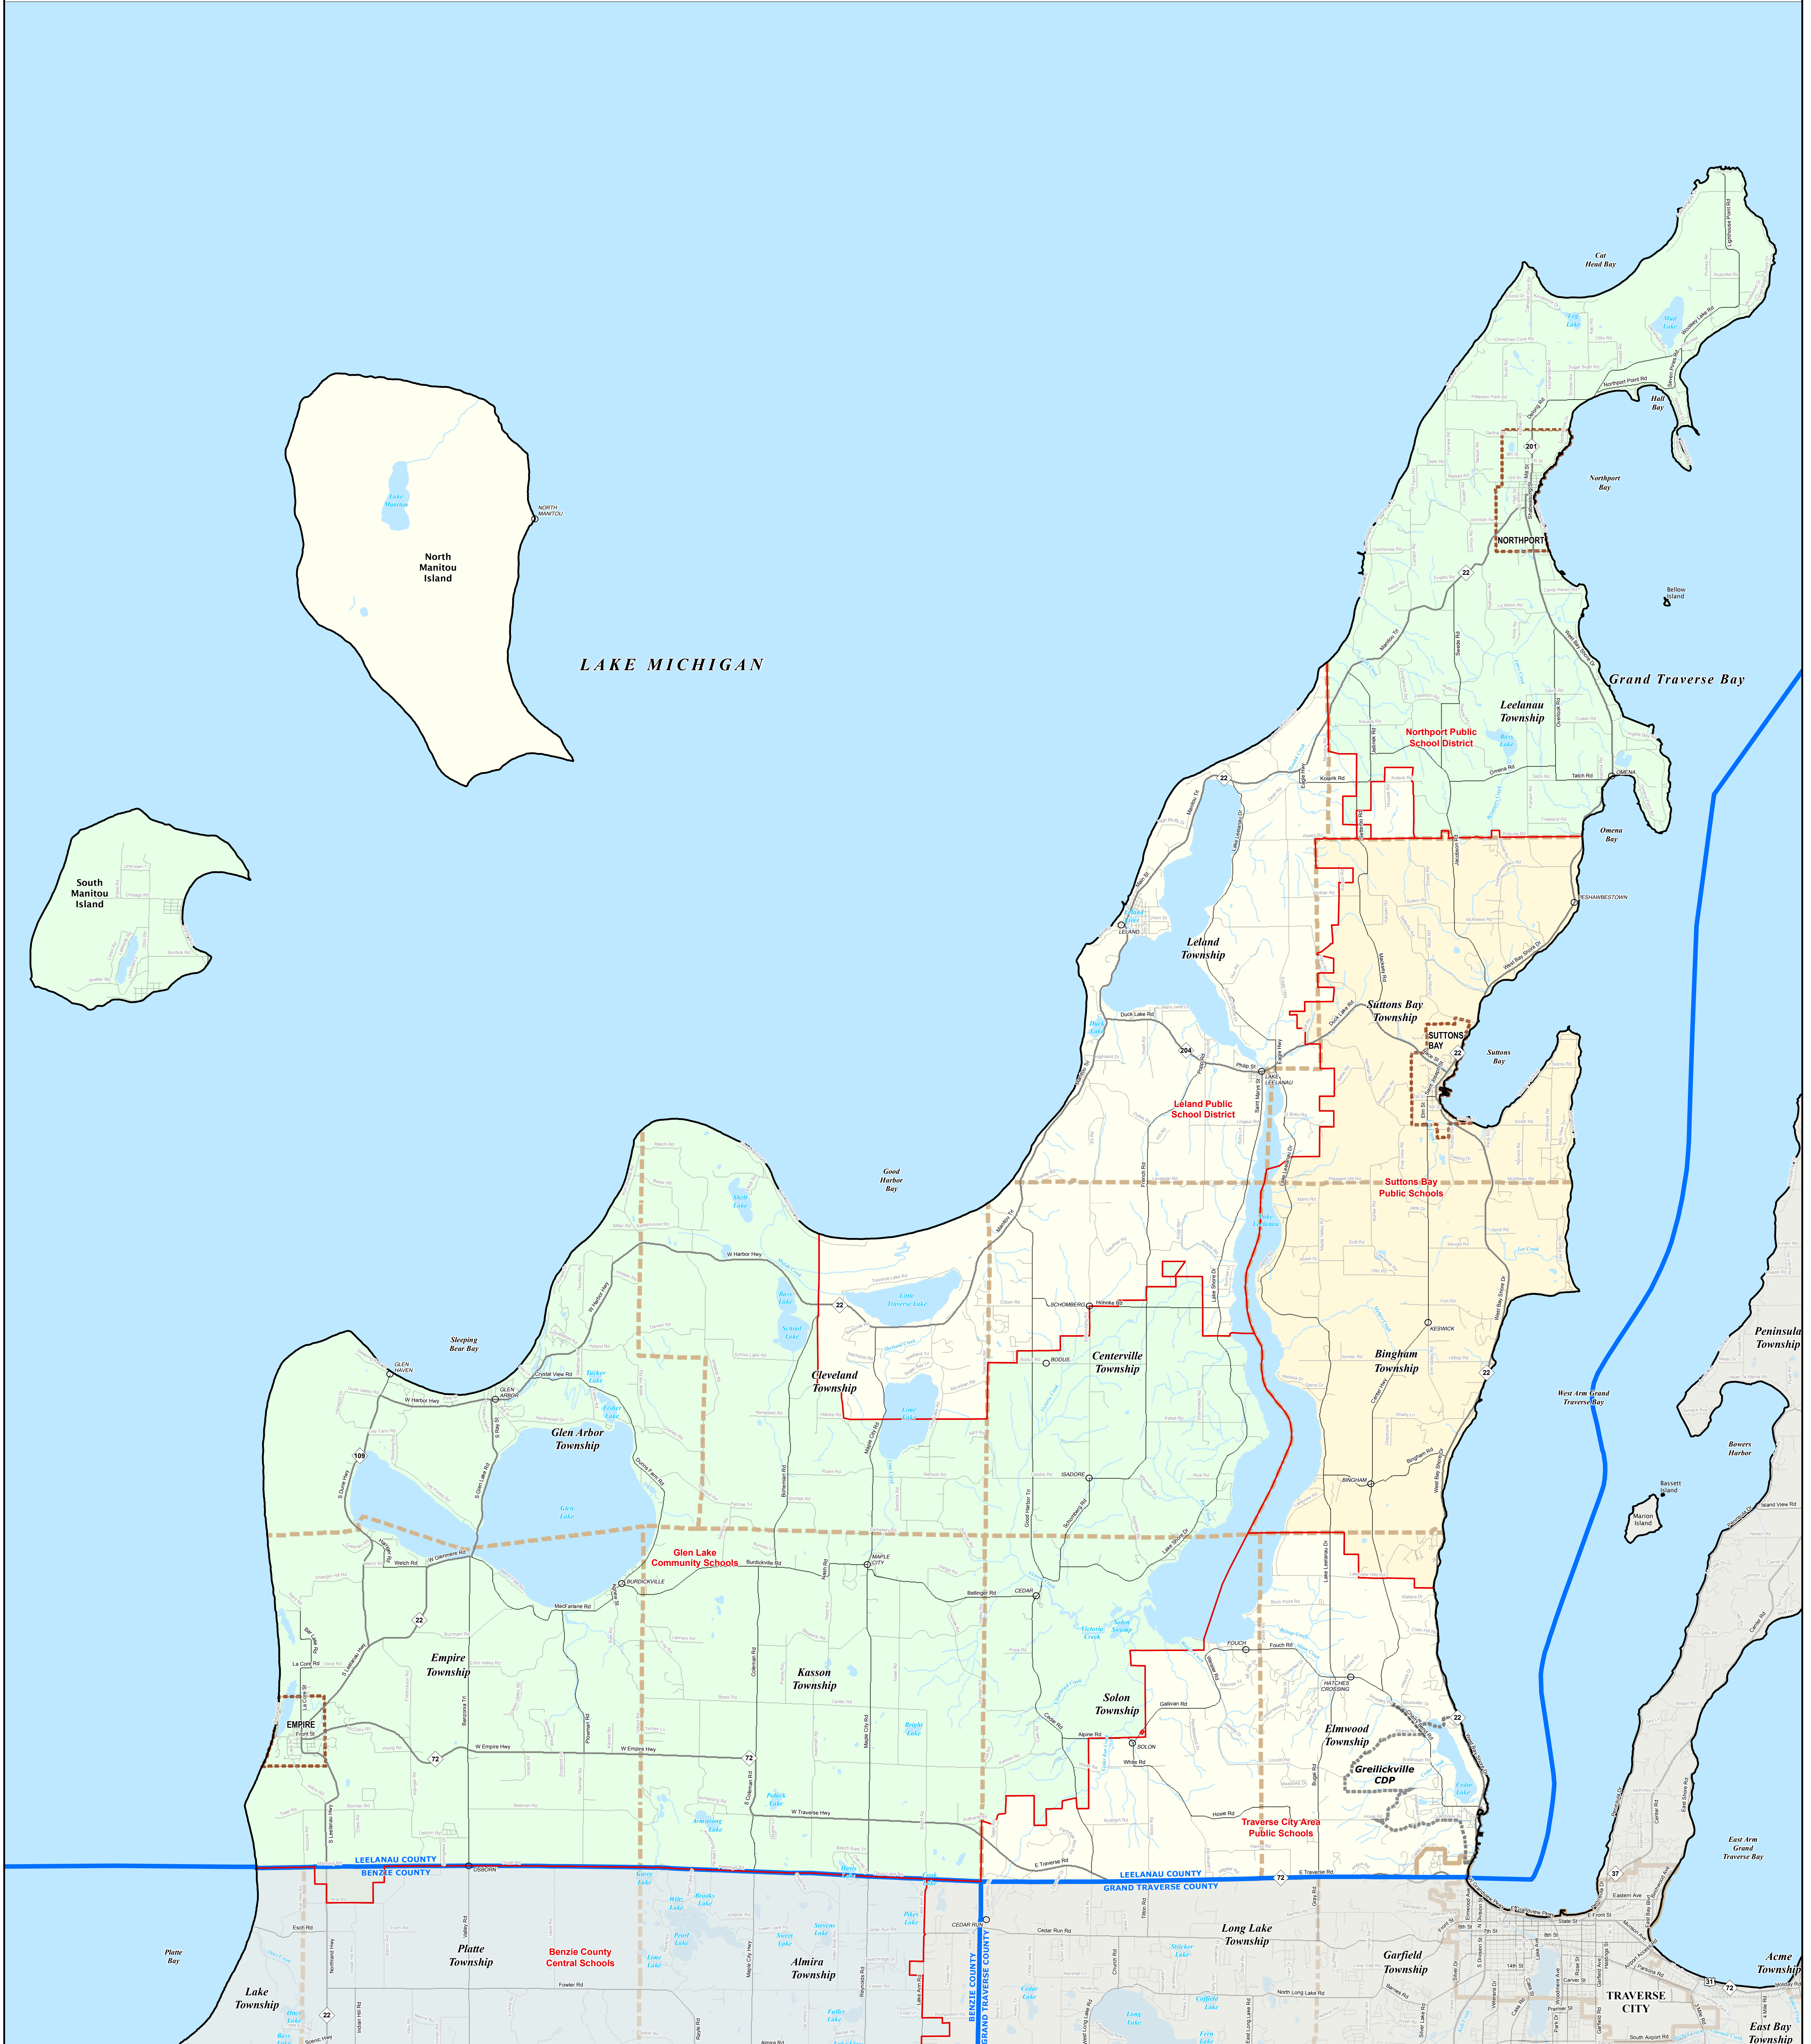

LEELANAU COUNTY SCHOOL DISTRICTS

0 1 2 Miles

*Note: Non K-12 School Districts identified with Asterisk (*) in Name

11/15/13

Legend

- Intermediate School District
- School District
- City
- Township
- Village
- Census Designated Place
- County
- Unincorporated Place
- Freeway
- Primary Road
- Local Road
- Railroad
- Water Feature
- River, Stream, or Drain

Source: Michigan Geographic Framework, v13a